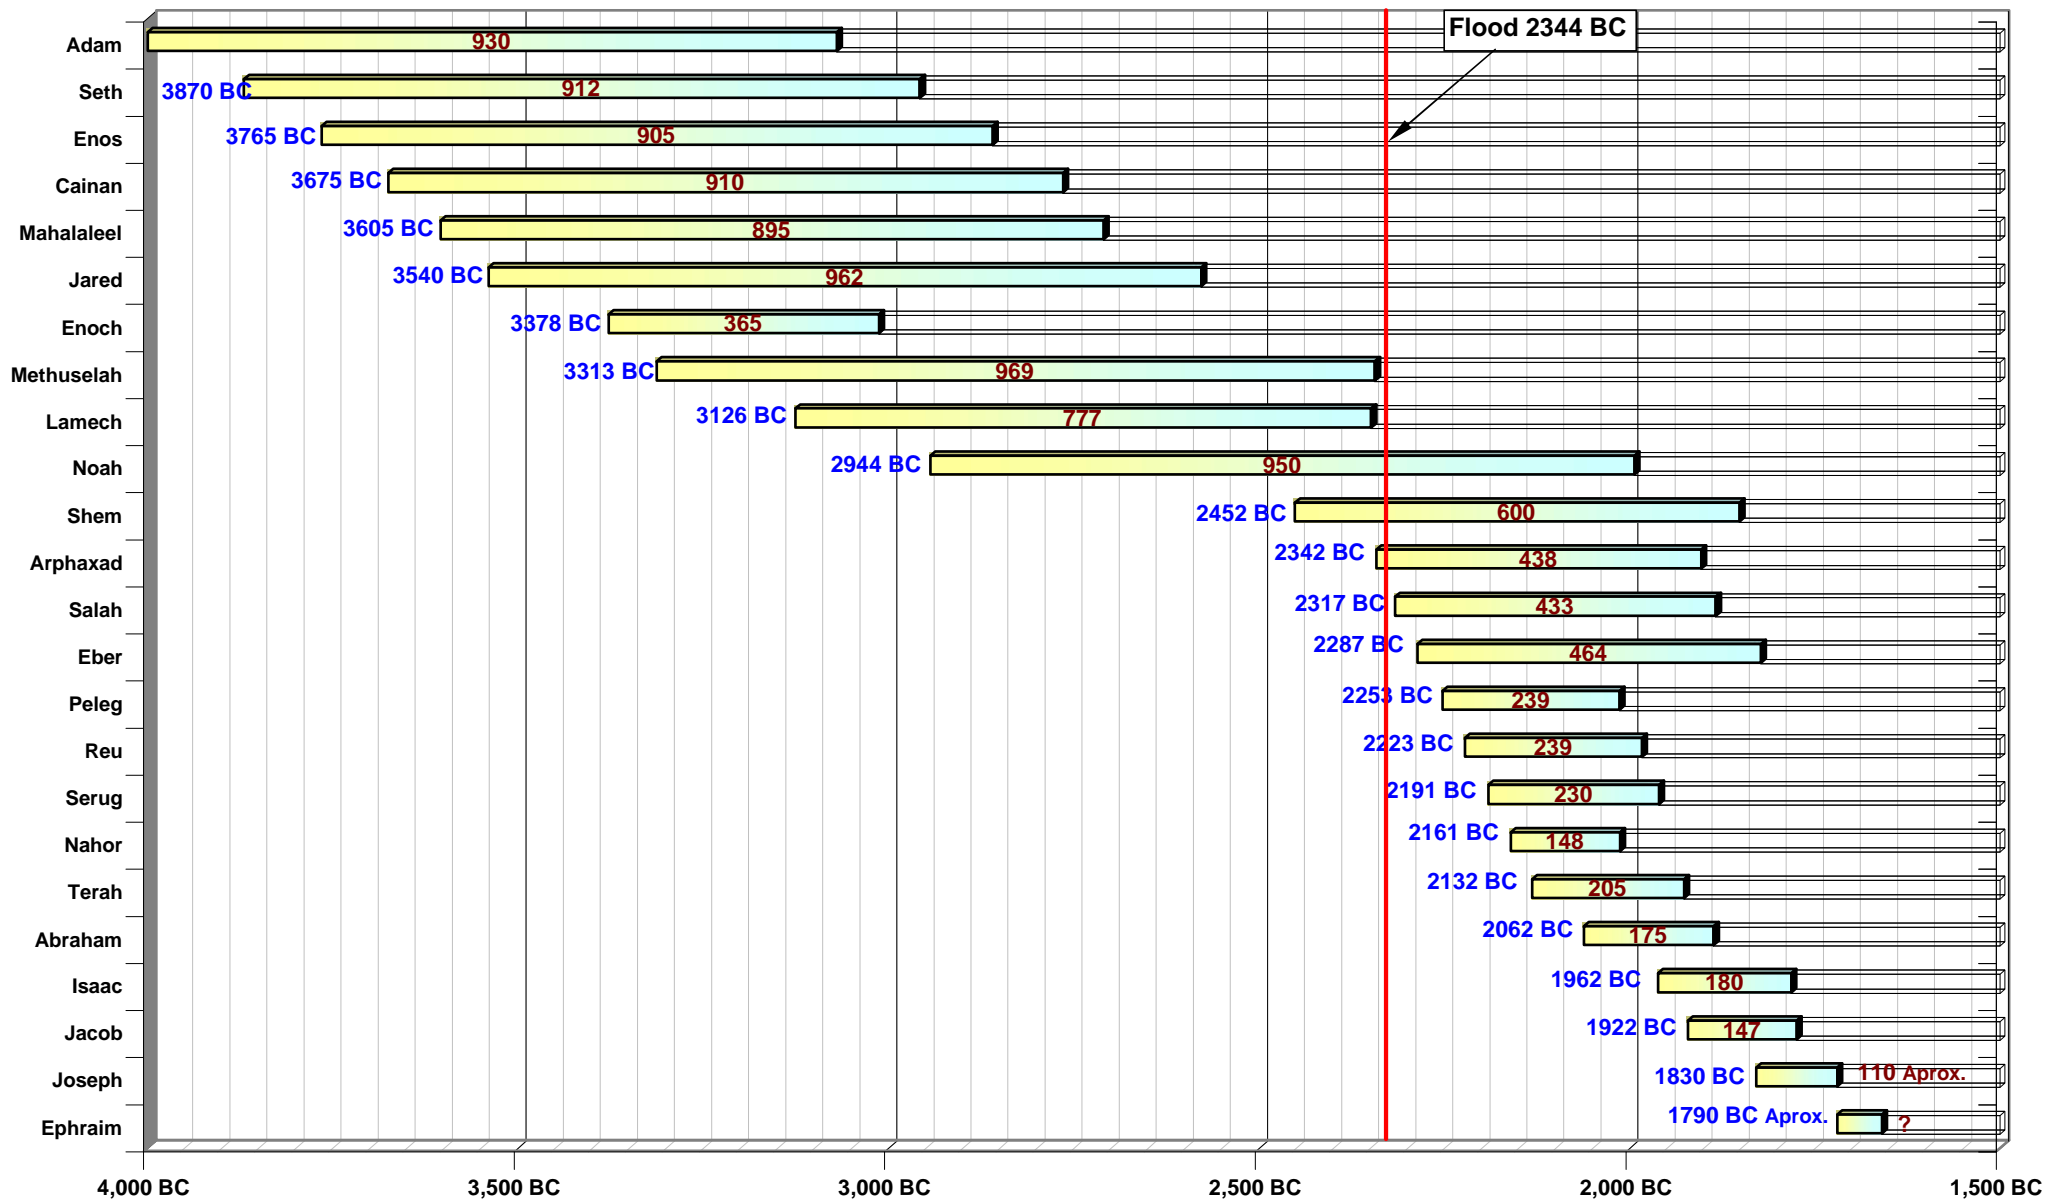

Lineage of the Early Patriarchs

Born — blue line
Age — red line

By Stephen O'Neil